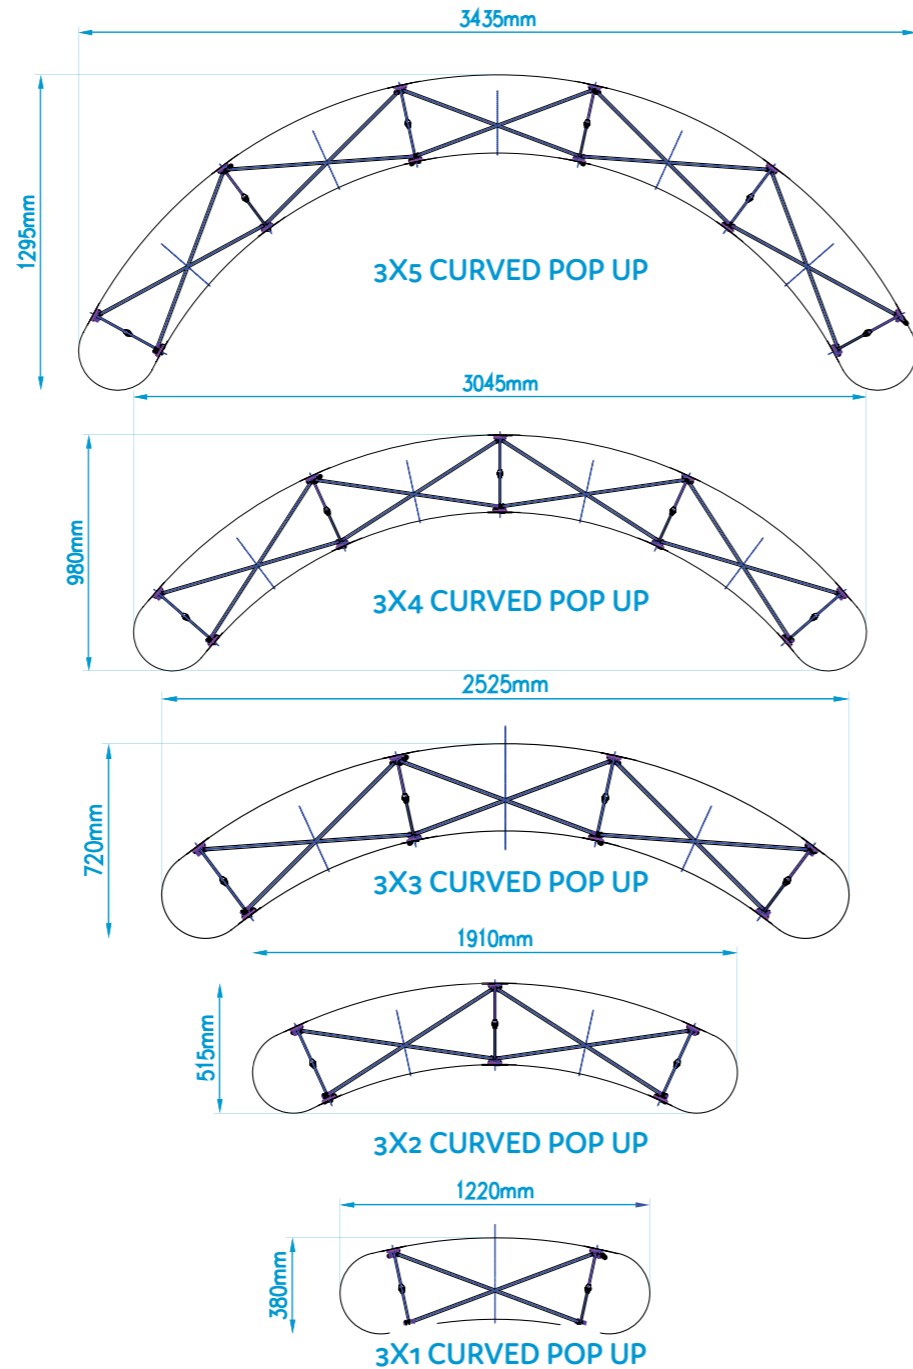

CASSETTE R BANNER

Size	Code	Graphic Size
80cm	RB-CAS080	H 2100 x W 800mm
85cm	RB-CAS085	H 2100 x W 850mm
100cm	RB-CAS100	H 2100 x W 1000mm

NEW SLIM R BANNER

Size	Code	Graphic Size
80cm	RB-SLIM080	H 2100 x W 800mm
85cm	RB-SLIM085	H 2100 x W 850mm
100cm	RB-SLIM100	H 2100 x W 1000mm

STRAIGHT COMPLETE KIT

BEST SELLER

Includes: Pop-up frame, mag bars, hangers & kickers and a roll of mag tape, a Zeus Case, a Zeus Case table top (teak as standard, black on request) and x2 LED lights.

Quads	Code	Panels	Hardware Size
3X1	POPG-S31-03	1 x Front straight panel + 2 x D-End panels	H 2240 x W 1225 x D 325 mm
3x2	POPG-S32-03	2 x Front straight panel + 2 x D-End panels	H 2240 x W 1958 x D 325 mm
3x3	POPG-S33-03	3 x Front straight panel + 2 x D-End panels	H 2240 x W 2691 x D 325 mm
3x4	POPG-S34-03	4 x Front straight panel + 2 x D-End panels	H 2240 x W 3424 x D 325 mm
3x5	POPG-S35-03	5 x Front straight panel + 2 x D-End panels	H 2240 x W 4157 x D 325 mm

CURVED COMPLETE KIT

BEST SELLER

Includes: Pop-up frame, mag bars, hangers & kickers and a roll of mag tape, a Zeus Case, a Zeus Case table top (teak as standard, black on request) and x2 LED lights.

Quads	Code	Panels	Hardware Size
3X1	POPM-C31-03	1 x Front curved panel + 2 x D-End panels	H 2240 x W 1220 x D 380 mm
3x2	POPM-C32-03	2 x Front curved panel + 2 x D-End panels	H 2240 x W 1910 x D 515 mm
3x3	POPM-C33-03	3 x Front curved panel + 2 x D-End panels	H 2240 x W 2525 x D 720 mm
3x4	POPM-C34-03	4 x Front curved panel + 2 x D-End panels	H 2240 x W 3045 x D 980 mm
3x5	POPM-C35-03	5 x Front curved panel + 2 x D-End panels	H 2240 x W 3435 x D 1295 mm

SEE PAGE 16 FOR THE POP UP FOOTPRINT

POP-UP FOOTPRINTS

FOR MAGNETIC & GENERIC POP UPS

FABRIC POP-UPS

STRAIGHT FABRIC POP UP

Quads	Code	Hardware Size
3x2	POPF-S32	H 2250 x W 1530 x D 290mm
3x3	POPF-S33	H 2250 x W 2260 x D 290mm
3x4	POPF-S34	H 2250 x W 3010 x D 290mm
3x5	POPF-S35	H 2250 x W 3740 x D 290mm