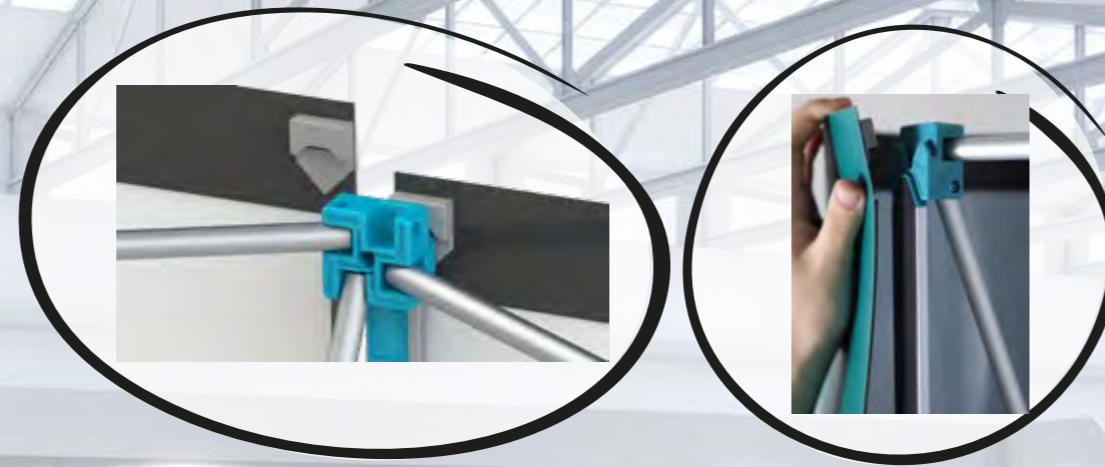

GENERIC POP-UPS

AVAILABLE IN STRAIGHT & CURVED
STARTER KIT OR COMPLETE KIT