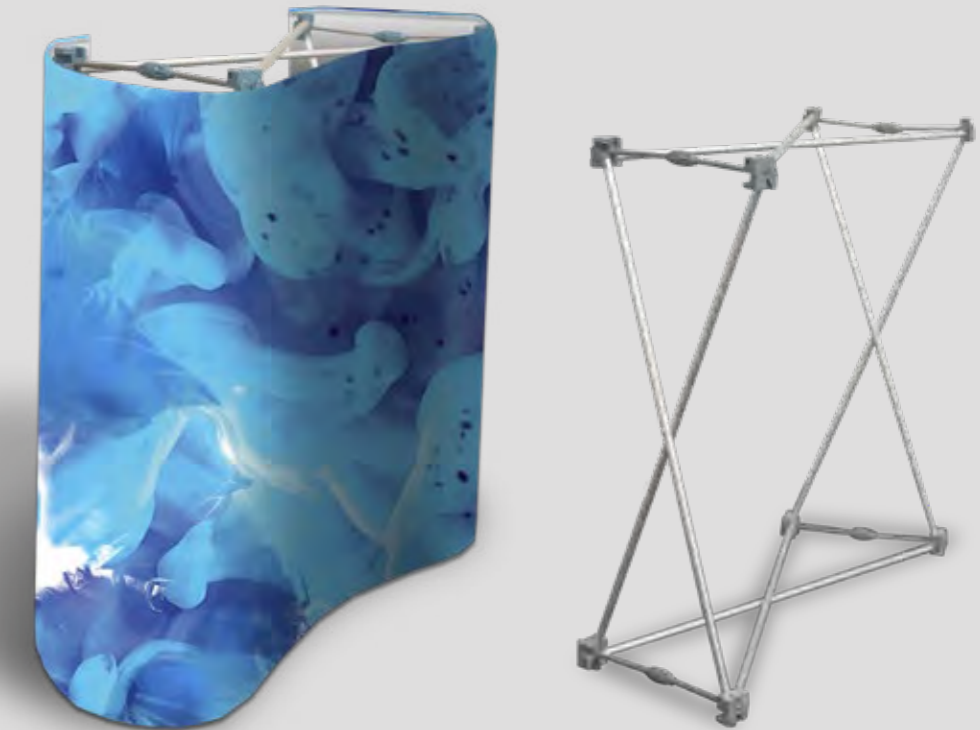

GENERIC CURVED DESKTOP

POP-UP

POPG-DESK

Hardware Size: H 780 x W 840 x D 300mm