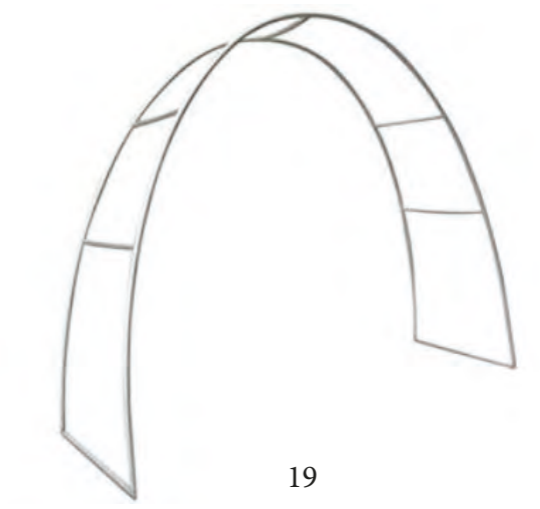

ARCH

TFD-ARC-270
Hardware Size: H 2700 x W 2300 x D 1000mm