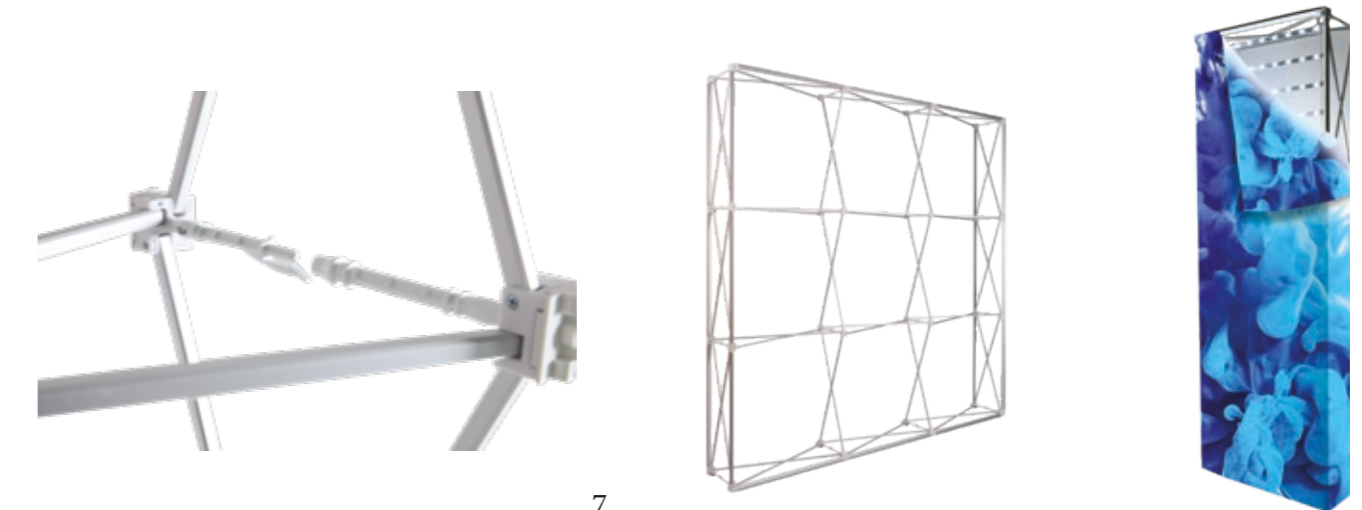

LIGHTING KITS

Size	Code
3x1	LIGHT-LED-SEG31
3x2	LIGHT-LED-SEG32
3x3	LIGHT-LED-SEG33
3x4	LIGHT-LED-SEG34