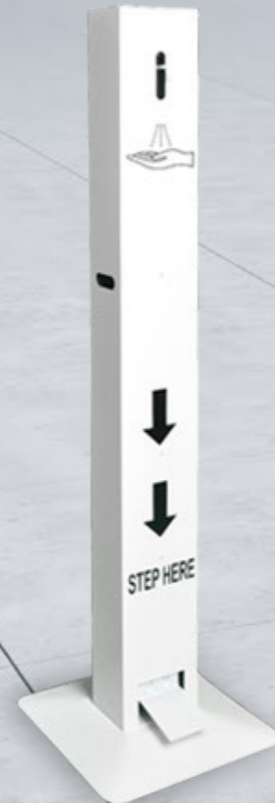

FLAG-C-120

POLE SUITABLE FOR TEARDROP
AND FEATHER SHAPE

Graphic Size: H 1000 x
W 400mm

DESKTOP SANITISER

SANI-DESK-AUTO

BEST SELLER

DESKTOP R BANNER

Size

Size	Code
A4	SANI-POP-A4
A3	SANI-POP-A3

AUTOMATIC DISPENSER

STANDARD SANITISER UNIT

BEST SELLER

Colour	Code
BLACK	SANI-STD-BLK
WHITE	SANI-STD-WHT

FOOT-PUMP DISPENSER

STEP HERE

HEALTH STATION KIT

OS-POST-A1-HSK

DESK FOLD

DESK-FOLD-80120

Hardware Size: H 800 x W 1200 x D 580mm

TUBE FABRIC DISPLAYS

GET IN TOUCH TO REQUEST A FABRIC DISPLAY SOLUTIONS GUIDE

CURVED TUBE WALL

BEST SELLER

Size	Code	Hardware Size
250cm	TFD-C250	H 2280 x W 2500 x D 450mm
300cm	TFD-C300	H 2280 x W 3000 x D 600mm
400cm	TFD-C400	H 2280 x W 4000 x D 800mm
500cm	TFD-C500	H 2280 x W 5000 x D 1000mm
600cm	TFD-C600	H 2280 x W 6000 x D 841mm